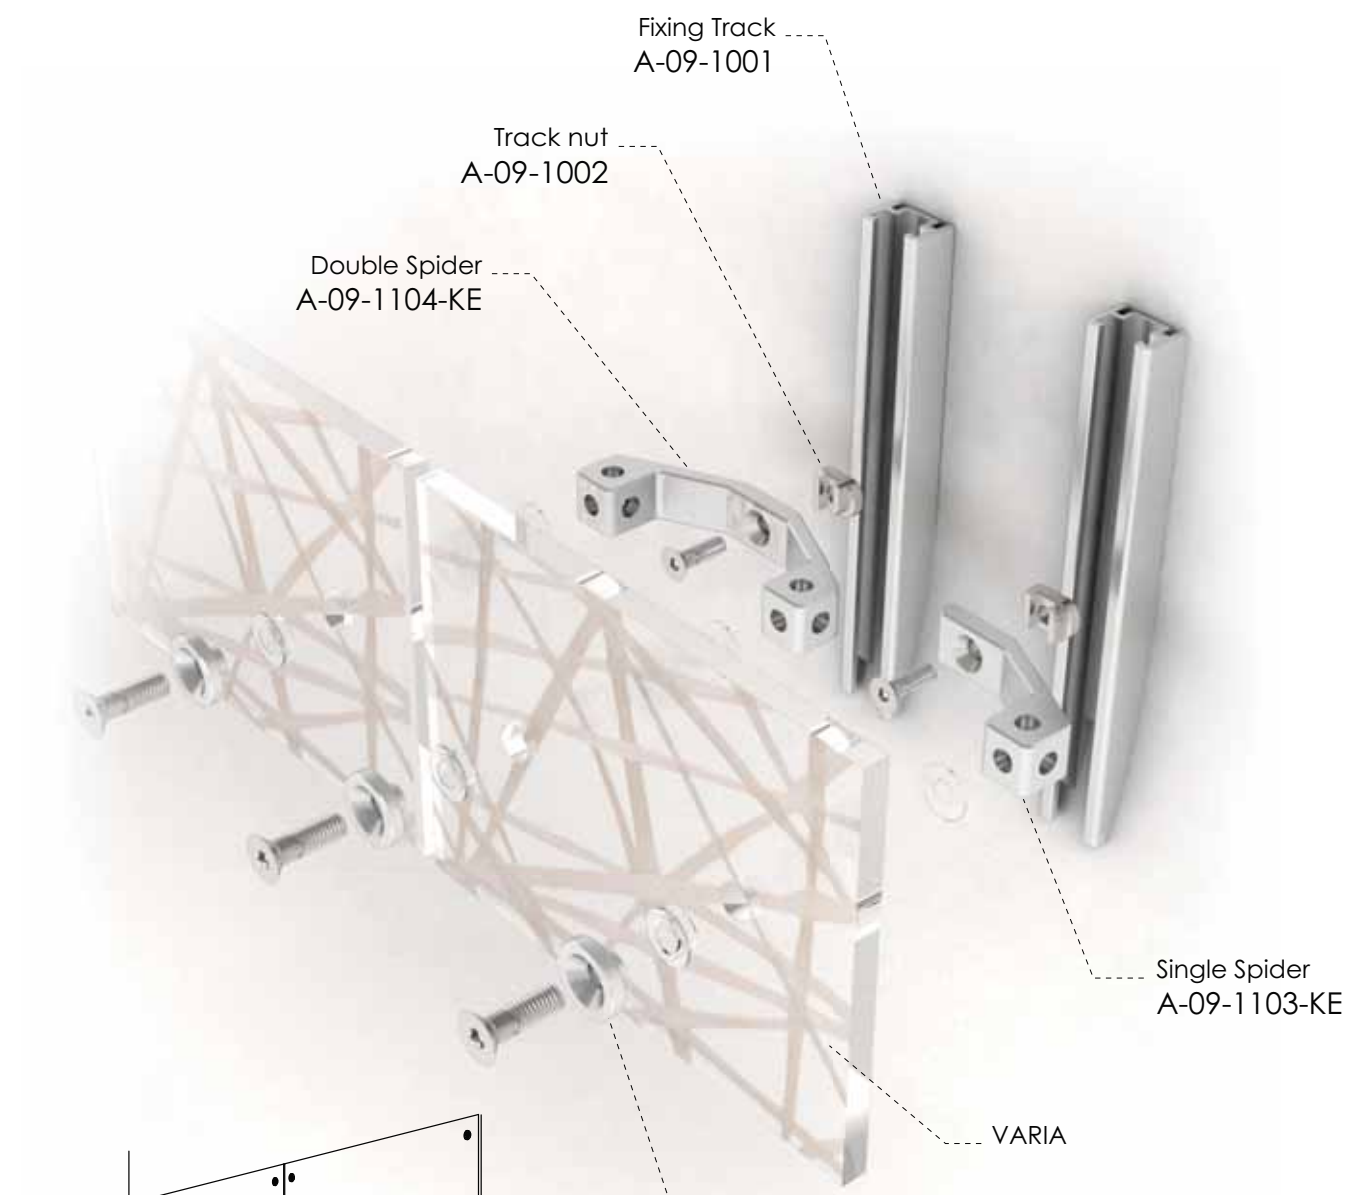

The image shows a collection of various aluminum hardware components, including vertical posts, brackets, and connectors, arranged on a light-colored surface. The components are polished and have a reflective finish. The text '3form ATTACHMENT' is prominently displayed in the upper right, with '3form' in a stylized font and 'ATTACHMENT' in a bold, sans-serif font. Below it, 'Solution Document' is written in a smaller, lighter font.

05

EXAMPLE 1

ATTACHMENT

POINT SUPPORT Page 2

SUSPEND Page 5

Icons Legend

- | | |
|---|---|
|  = GAUGE |  WALL MOUNT |
|  = SIZE |  CEILING MOUNT |
|  INDOOR |  FLOOR MOUNT |
|  OUTDOOR |  BYPASSING DOORS |
| |  BYPARTING DOORS |
| |  SINGLE DOOR |