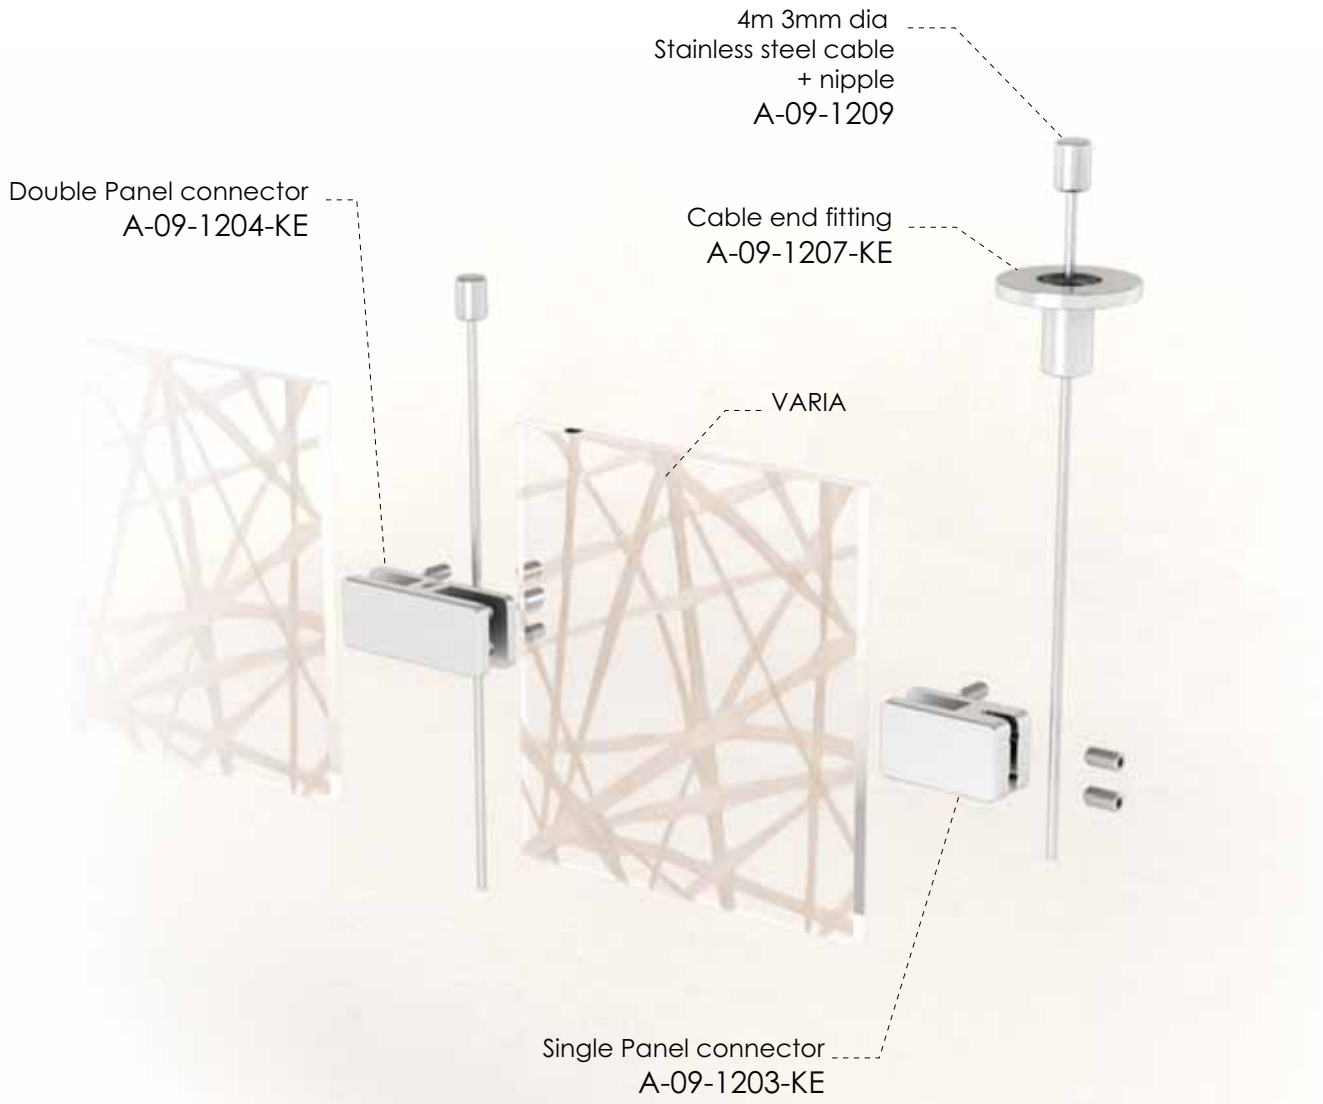

The image shows a collection of various aluminum hardware components, including vertical posts, brackets, and connectors, arranged on a light-colored surface. The components are polished and have a reflective finish. The text '3form ATTACHMENT' is prominently displayed in the upper right, with '3form' in a stylized font and 'ATTACHMENT' in a bold, sans-serif font. Below it, 'Solution Document' is written in a smaller, lighter font.

02

SUSPEND

VARIA

 = 6mm

 = max 1200mm x 2400mm

3form

Solution Document
ATTACHMENT

For more information, please visit www.3form.eu
or email info@3form.eu or call +31 (0) 88 336 576 00
June 10TH 3form BV, All rights reserved

05

EXAMPLE 1

ATTACHMENT

POINT SUPPORT Page 2

SUSPEND Page 5

Icons Legend

- | | |
|---|---|
|  = GAUGE |  WALL MOUNT |
|  = SIZE |  CEILING MOUNT |
|  INDOOR |  FLOOR MOUNT |
|  OUTDOOR |  BYPASSING DOORS |
| |  BYPARTING DOORS |
| |  SINGLE DOOR |