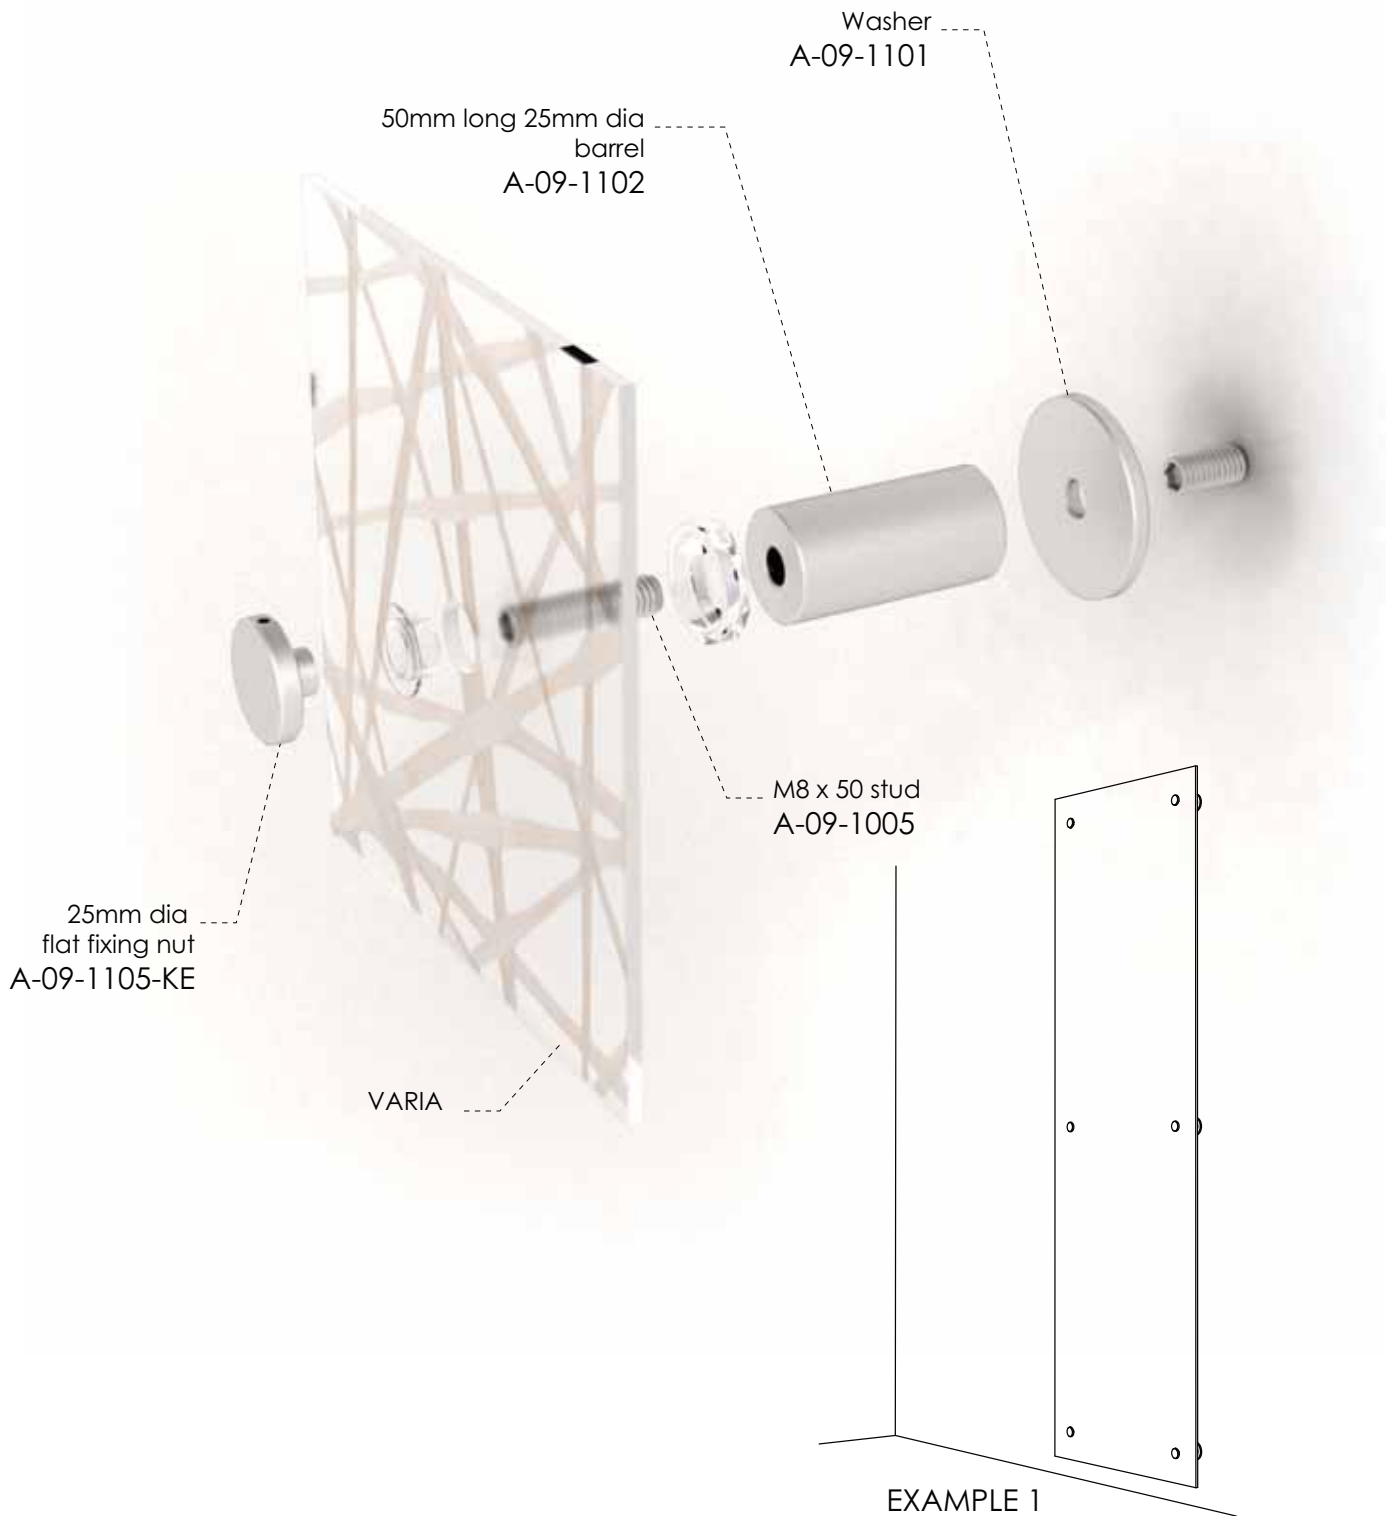

The image shows a collection of various aluminum hardware components, including vertical posts, brackets, and connectors, arranged on a light-colored surface. The components are polished and have a reflective finish. The text '3form ATTACHMENT' is prominently displayed in the upper right, with '3form' in a stylized font and 'ATTACHMENT' in a bold, sans-serif font. Below it, 'Solution Document' is written in a smaller, lighter font.

3form™ ATTACHMENT
Solution Document

POINT SUPPORT

VARIA, CHROMA

 = max 25mm

 = max 1200mm x 2400mm

3form

Solution Document
ATTACHMENT

For more information, please visit www.3form.eu
or email info@3form.eu or call +31 (0) 88 336 576 00
June 10TH 3form BV, All rights reserved

02

SUSPEND

VARIA

 = 6mm

 = max 1200mm x 2400mm

3form

Solution Document
ATTACHMENT

For more information, please visit www.3form.eu
or email info@3form.eu or call +31 (0) 88 336 576 00
June 10TH 3form BV, All rights reserved