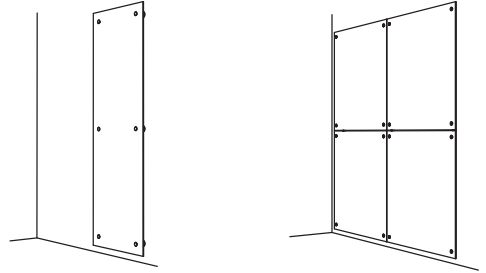

The image shows a collection of various aluminum hardware components, including vertical posts, brackets, and connectors, arranged on a light-colored surface. The components are polished and have a reflective finish. The text '3form ATTACHMENT' is prominently displayed in the upper right, with '3form' in a stylized font and 'ATTACHMENT' in a bold, sans-serif font. Below it, 'Solution Document' is written in a smaller, lighter font.

05

EXAMPLE 1

ATTACHMENT

POINT SUPPORT Page 2

SUSPEND Page 5

Icons Legend

- | | |
|---|---|
|  = GAUGE |  WALL MOUNT |
|  = SIZE |  CEILING MOUNT |
|  INDOOR |  FLOOR MOUNT |
|  OUTDOOR |  BYPASSING DOORS |
| |  BYPARTING DOORS |
| |  SINGLE DOOR |