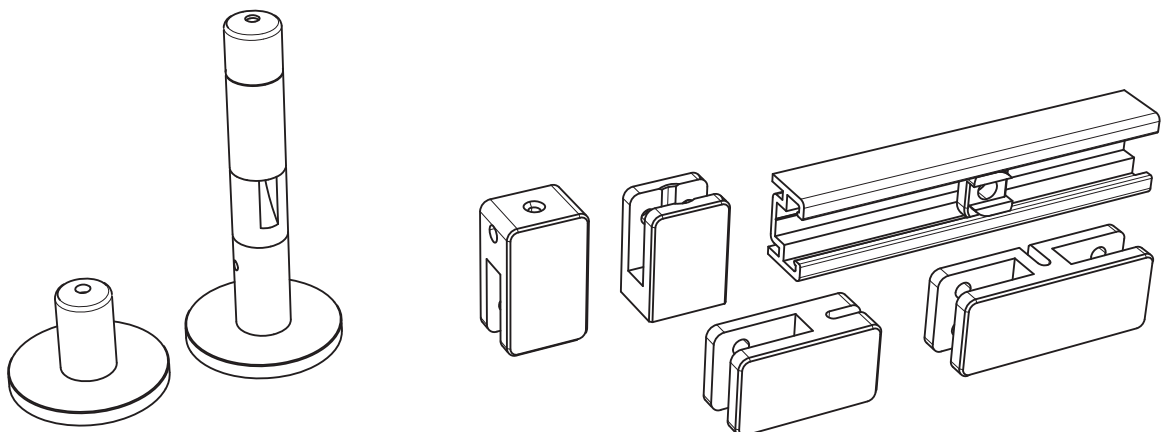

The image shows a collection of various aluminum hardware components, including vertical posts, brackets, and connectors, arranged on a light-colored surface. The components are polished and have a reflective finish. The text '3form ATTACHMENT' is prominently displayed in the upper right, with '3form' in a stylized font and 'ATTACHMENT' in a bold, sans-serif font. Below it, 'Solution Document' is written in a smaller, lighter font.

3form™ ATTACHMENT
Solution Document

POINT SUPPORT

VARIA, CHROMA

 = max 25mm

 = max 1200mm x 2400mm

3form

Solution Document
ATTACHMENT

For more information, please visit www.3form.eu
or email info@3form.eu or call +31 (0) 88 336 576 00
June 10TH 3form BV, All rights reserved

02

SUSPEND

VARIA

 = 6mm

 = max 1200mm x 2400mm

3form

Solution Document
ATTACHMENT

For more information, please visit www.3form.eu
or email info@3form.eu or call +31 (0) 88 336 576 00
June 10TH 3form BV, All rights reserved