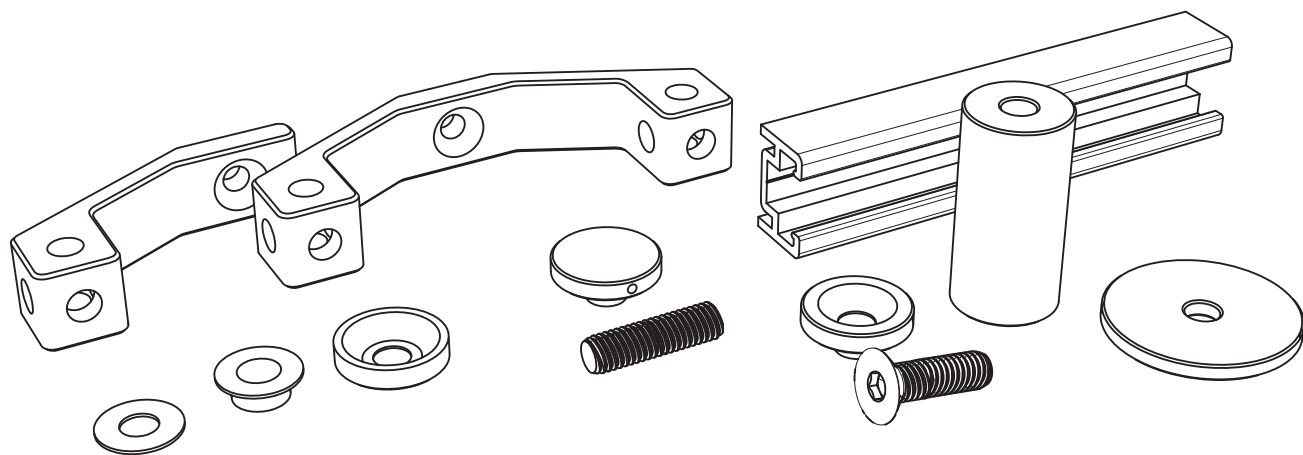

The image shows a collection of various aluminum hardware components, including vertical posts, brackets, and connectors, arranged on a light-colored surface. The components are polished and have a reflective finish. The text '3form ATTACHMENT' is prominently displayed in the upper right, with '3form' in a stylized font and 'ATTACHMENT' in a bold, sans-serif font. Below it, 'Solution Document' is written in a smaller, lighter font.

3form™ ATTACHMENT
Solution Document

POINT SUPPORT

VARIA, CHROMA

 = max 25mm

 = max 1200mm x 2400mm

3form

Solution Document
ATTACHMENT

For more information, please visit www.3form.eu
or email info@3form.eu or call +31 (0) 88 336 576 00
June 10TH 3form BV, All rights reserved

02

SUSPEND

VARIA

 = 6mm

 = max 1200mm x 2400mm

3form

Solution Document
ATTACHMENT

For more information, please visit www.3form.eu
or email info@3form.eu or call +31 (0) 88 336 576 00
June 10TH 3form BV, All rights reserved