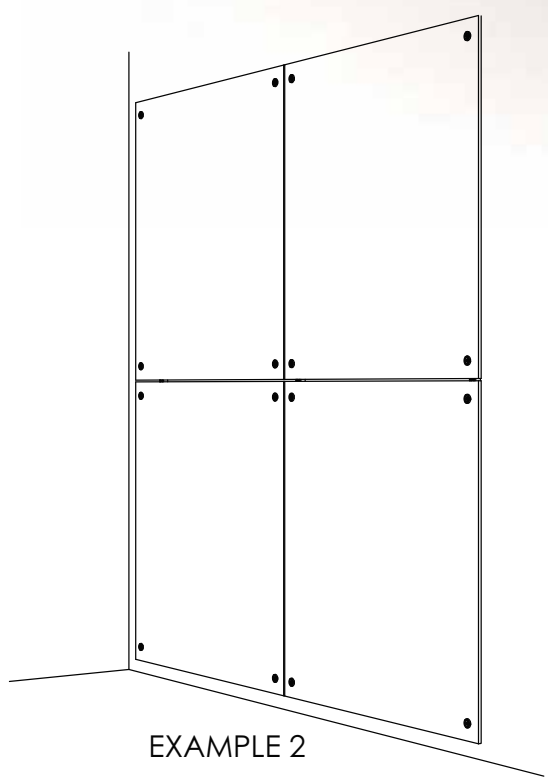

The image shows a collection of various aluminum hardware components, including vertical posts, brackets, and connectors, arranged on a light-colored surface. The components are polished and have a reflective finish. The text '3form ATTACHMENT' is prominently displayed in the upper right, with '3form' in a stylized font and 'ATTACHMENT' in a bold, sans-serif font. Below it, 'Solution Document' is written in a smaller, lighter font.

05

EXAMPLE 1

ATTACHMENT

POINT SUPPORT Page 2

SUSPEND Page 5

Icons Legend

- | | |
|---|---|
|  = GAUGE |  WALL MOUNT |
|  = SIZE |  CEILING MOUNT |
|  INDOOR |  FLOOR MOUNT |
|  OUTDOOR |  BYPASSING DOORS |
| |  BYPARTING DOORS |
| |  SINGLE DOOR |