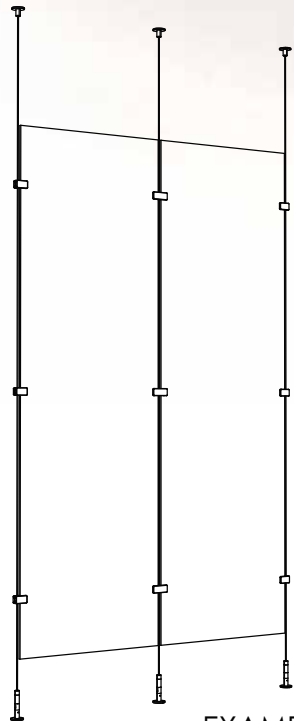

The image shows a collection of various aluminum hardware components, including vertical posts, brackets, and connectors, arranged on a light-colored surface. The components are polished and have a reflective finish. The text '3form ATTACHMENT' is prominently displayed in the upper right, with '3form' in a stylized font and 'ATTACHMENT' in a bold, sans-serif font. Below it, 'Solution Document' is written in a smaller, lighter font.

02

SUSPEND

VARIA

 = 6mm

 = max 1200mm x 2400mm

3form

Solution Document
ATTACHMENT

For more information, please visit www.3form.eu
or email info@3form.eu or call +31 (0) 88 336 576 00
June 10TH 3form BV, All rights reserved

05

EXAMPLE 1

ATTACHMENT

POINT SUPPORT Page 2

SUSPEND Page 5

Icons Legend

- | | |
|---|---|
|  = GAUGE |  WALL MOUNT |
|  = SIZE |  CEILING MOUNT |
|  INDOOR |  FLOOR MOUNT |
|  OUTDOOR |  BYPASSING DOORS |
| |  BYPARTING DOORS |
| |  SINGLE DOOR |